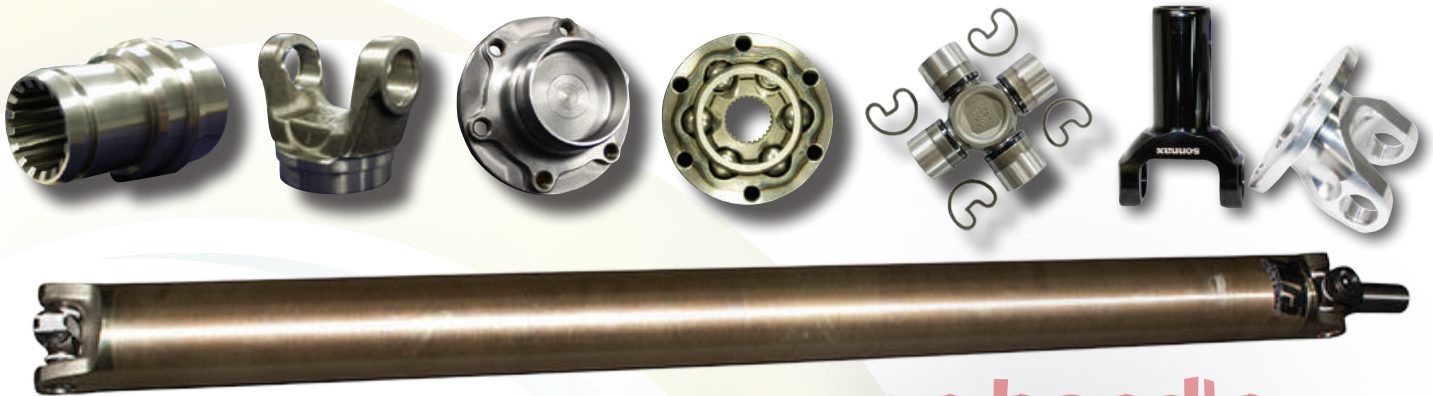

## PERFORMANCE DIVISION

Driveline's performance and custom build division specialise in producing drivetrains that can handle the maximum torque and performance you choose to throw at them.

Providing a comprehensive range of products sourced from the world's foremost performance brands including **Sonnax**, **Yukon**, **Strange**, **Exedy** and others, we customise your build either to a budget or all out brawn.

we handle  
your power

- Gear sets & spools
- Differentials
- 9" third member centre assemblies
- Sonnax 1350 Series Slip Yokes
- Sonnax billet 60/61 T6 alloy coupling adaptor flanges
- Studs, bearings & retainers
- Crown wheel & pinion gear lapping
- Diff & axle straightening
- Driveshaft reconditioning
- Crack testing
- Custom performance & heavy duty shafts
- Axle stud pattern changes
- Axle re-splining
- Workshop & fitment services