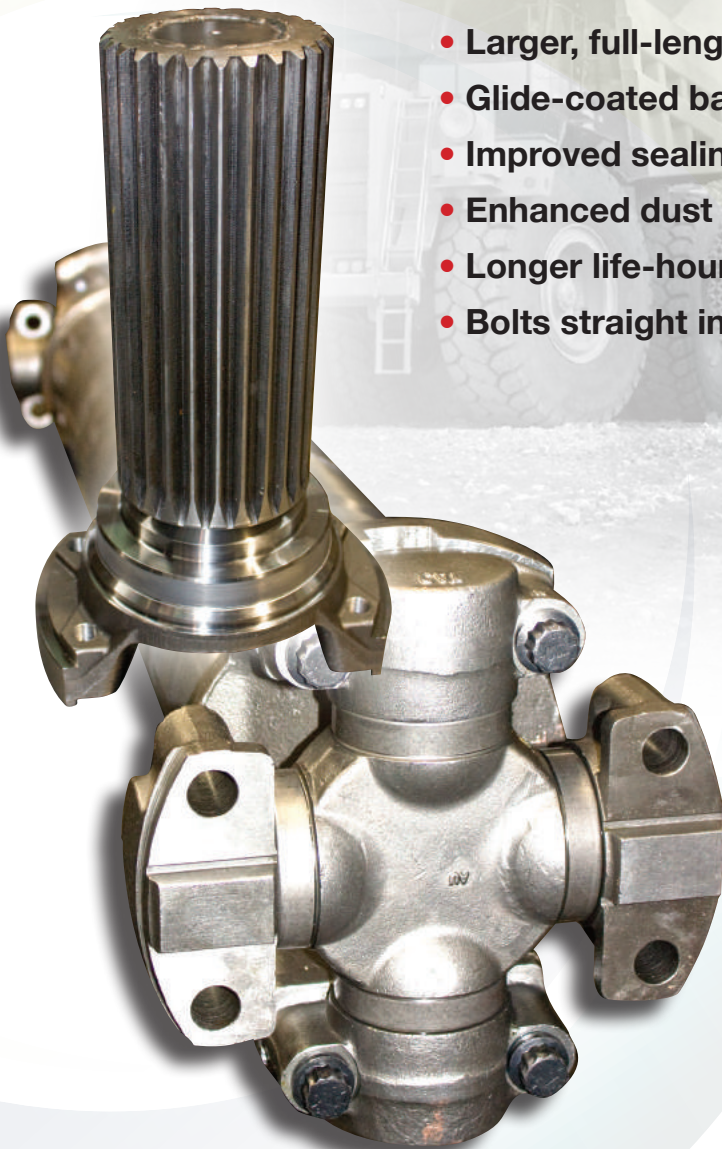

BIGGER STRONGER CHEAPER

Driveline Services Australia are proud to offer their feature-packed heavy duty spline set upgrades on open cut and underground off-highway vehicle driveshafts.

Delivering longer life hours than standard original equipment assemblies, Driveline's heavy duty shafts are the choice of more maintenance departments.

- Increased stub outside diameter
- Larger, full-length splines
- Glide-coated barrels (subject to part number)
- Improved sealing configuration
- Enhanced dust covers
- Longer life-hours
- Bolts straight in! (No other modifications required)